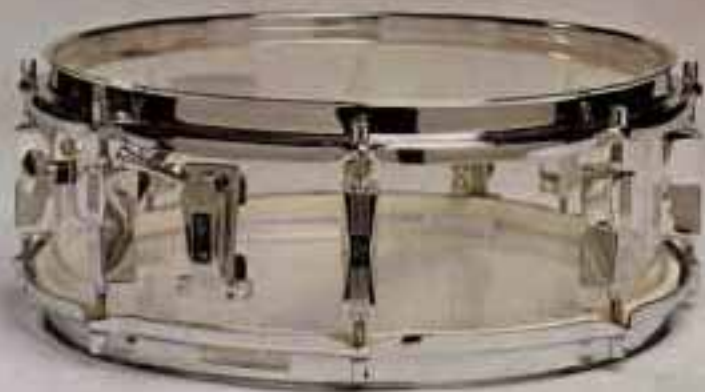

CHARLES ALDEN MUSIC CO., Inc.

Southwest Industrial Park
Westwood, Mass. 02090
Phone (617) 325-6040
Catalogue 1757
© JOHN. LINK KG
Printed in Germany

AG Acrylic Clear