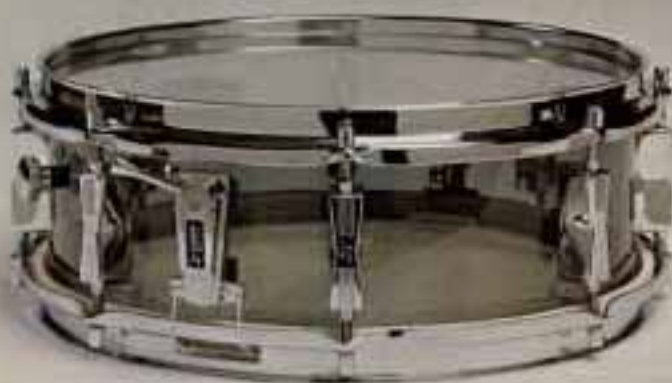

AS Acrylic Smoky